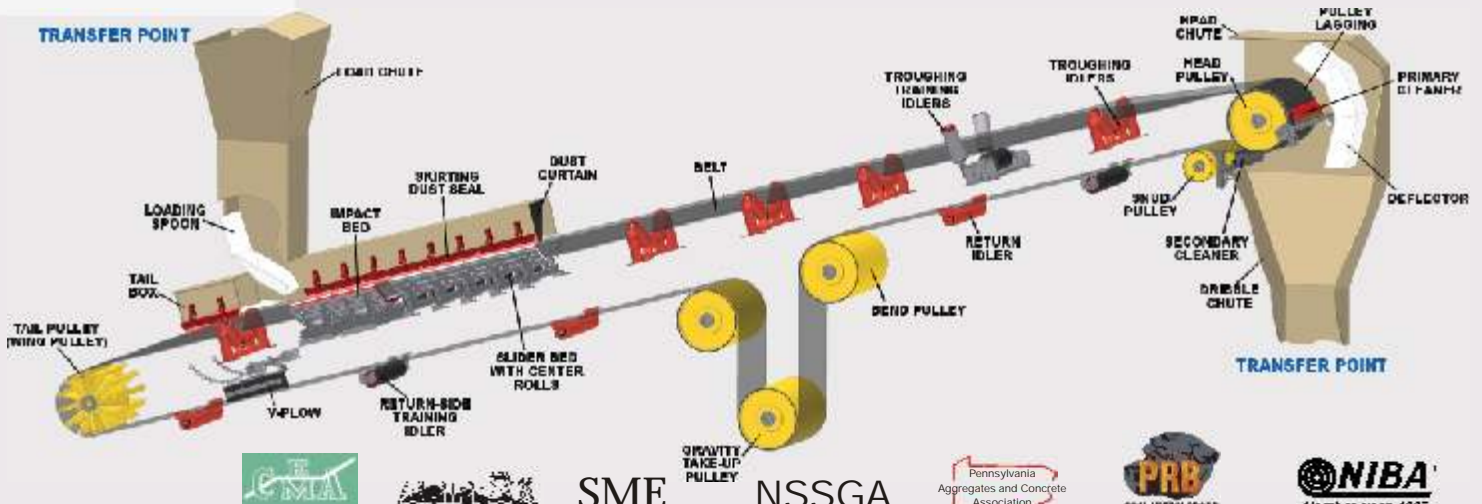

Slider / Impact Beds

- Slide-N-Seal™
- Slide-N-Roll
- Impact Heavy Duty

SME

NSSGA

800-344-4000

Check us out at www.asgco.com

24 Hour Emergency Hot Line
610-821-0210

Home Office:
ASGCO Mfg., Inc.
301 Gordon Street
Allentown, PA 18102
800.344.4000
Fax: 610.778.8991

Walden Branch:
827 Route 52, Unit F
Walden, NY 12586
845.778.2135
Fax: 845.469.5366

Rochester Branch:
70 Commerce Drive
Rochester, NY 14623
585.672.5779
Fax: 585.486.9879

Baltimore Branch:
Hollins Ferry Two
4700-4702 Hollins Ferry Rd.
Baltimore, MD 21227
410.242.3122
Fax: 410.242.3188